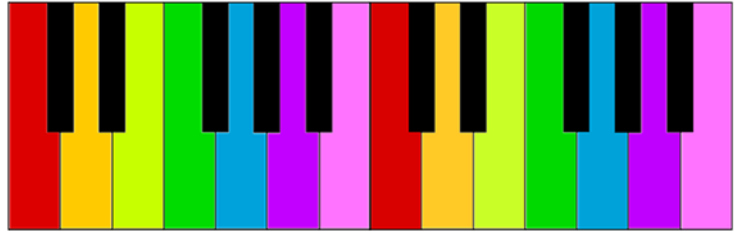

Jingle Bells!

PIANO

DA - SHING THROUGH THE SNOW IN A ONE - HORSE O - PEN
DAY OR TWO A - GO THOUGHT I'D TAKE A
NOW THE GROUND IS WHITE GO IT WHILE YOU'RE

4
SLEIGH O'ER THE FIELDS WE GO
RIDE SOON. THE MISS FAN - NY BRIGHT
YOUNG TAKE THE GIRLS TO - NIGHT WAS
AND

7
LAUGH-ING ALL THE WAY BELL - ON SOB - TAIL RING MA - KING SPI - RITS
SEAT - ED BY MY SIDE THE HORSE WAS LEAN AND LANK MIS - FOR - TUNE SEEMED HIS
SING THIS SLEIGH - ING SONG JUST GET A SOB - TAILED BAY TWO FOR - TY AS HIS

12
BRIGHT WHAT FUN IT IS TO RIDE AND SING A SLEIGH - ING SONG TO - NIGHT OH!
LOT HE GOT IN - TO A DRIF TED BANK AND WE, WE GOT UP - SOT OH!
SPEED HITCH HIM TO AN O - PEN SLEIGH AND CRACK! YOU'LL TAKE THE LEAD OH!